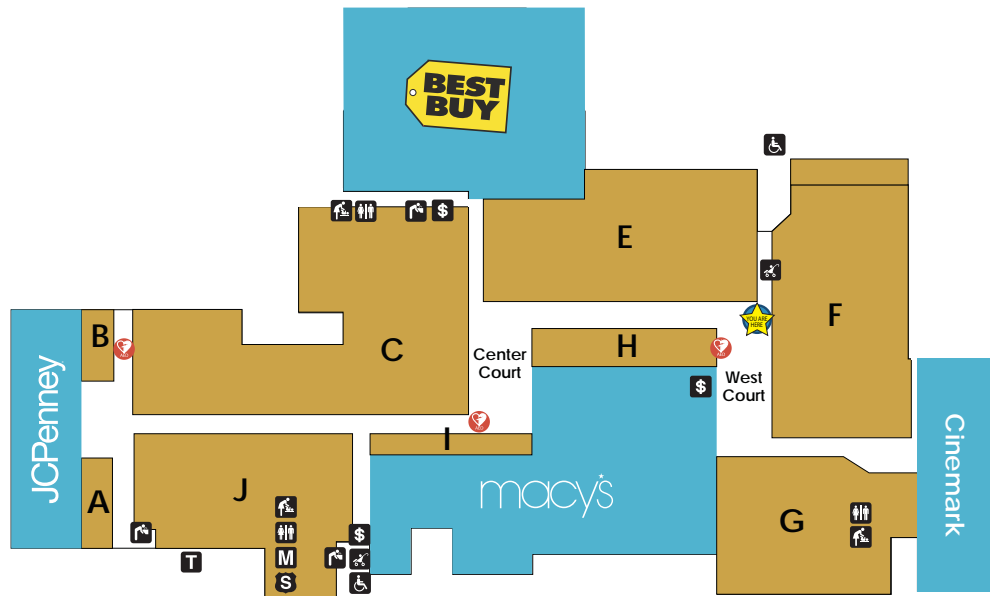

DEPARTMENT STORES

- Best Buy
- JCPenney
- Macy's

WOMEN'S APPAREL & ACCESSORIES

- F 79 Panache
- E American Eagle Outfitters
- C The Buckle
- E Campus Den
- F Charlotte Russe
- J Christopher & Banks
- C Claire's
- C Detroit Locker Room
- E Express
- F Forever 21
- I Francesca's
- F H & M
- C Hot Topic
- C Icing
- C Inner Edge, The
- J Leather Stop
- C New York & Co.
- E Pink
- J rue21
- J T-Shirt Place
- G Torrid
- E Victoria's Secret
- G VIP Wear
- E Windsor
- E Zumiez

MEN'S APPAREL & ACCESSORIES

- E American Eagle Outfitters
- C The Buckle
- E Campus Den
- C Detroit Locker Room
- E Express Men
- F H & M
- C Hot Topic
- C Inner Edge, The
- J President Tuxedo
- J rue21
- J Leather Stop
- J T-Shirt Place
- G VIP Wear
- E Zumiez

CHILDREN'S APPAREL & TOYS

- J The Children's Place
- E Crazy 8
- C Detroit Locker Room
- F H & M
- J Journeys Kidz
- C Justice

SHOES

- E Champs Sports
- E The Finish Line
- C Footaction USA
- J Foot Locker
- C Journeys
- J Journeys Kidz
- E Kids Foot Locker
- C Payless ShoeSource
- C Shoe Carnival
- J Underground by Journeys
- E Zumiez

- F Basan Electronics
- H Lids
- C Stitch & Stitch
- E Windsor
- H Yankee Candle

SPORTING GOODS & APPAREL

- E Campus Den
- E Champs Sports
- C Detroit Locker Room
- H Lids
- E Zumiez

SPECIALTY FOODS

- H Auntie Anne's
- G Dairy Queen/Orange Julius
- H Dinky Donuts
- G Doc Popcorn
- H Mrs. Fields Cookies
- C Pinkberry
- I Pretzel Peddler
- G Starbucks
- G Tee'Licious Dessert Creations